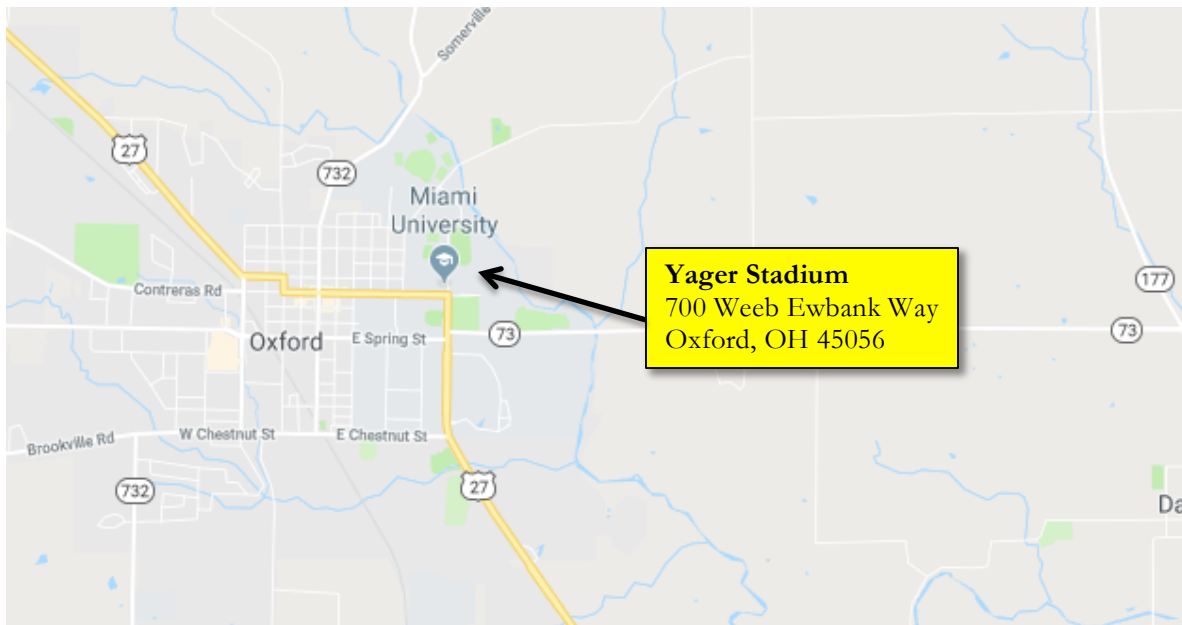

Oxford Regional Championship, presented by Yamaha

AREA MAP

September 22, 2018 - Miami University - Oxford, OH

From the South: I-275 to State Route 27 North

From SR 27 North turn LEFT on Chestnut Street. Turn RIGHT on Main Street. Continue on Main Street and turn RIGHT on Sycamore Street. Buses and trucks will turn LEFT on Weeb Ewbank Way towards the Bus/Truck Parking Lot entrance, and spectators will continue onto Bonham Road towards the Spectator Parking Lot located on the right.

From the Northeast: I-70 West to State Route 127 South to State Route 73 West

Follow SR 73 to Patterson Avenue. Turn RIGHT on Patterson Avenue. Turn LEFT on High Street. Turn RIGHT on Tallawanda Street. Spectators will turn RIGHT down Bonham Road towards the Spectator Parking Lot located on the right. Buses and trucks will turn LEFT on Sycamore Street then turn RIGHT on Weeb Ewbank Way towards the Bus/Truck Parking Lot entrance.

From the East: I-75 to State Route 73 West

Follow SR 73 to Patterson Avenue. Turn RIGHT on Patterson Avenue. Turn LEFT on High Street. Turn RIGHT on Tallawanda Street. Spectators will turn RIGHT down Bonham Road towards the Spectator Parking Lot located on the right. Buses and trucks will turn LEFT on Sycamore Street then turn RIGHT on Weeb Ewbank Way towards the Bus/Truck Parking Lot entrance.

From the Northwest: I-70 East to State Route 27 South

Follow SR 27 South through Oxford to Main Street. Turn LEFT on Main Street. Turn RIGHT on Sycamore Street. Buses and trucks will turn LEFT on Weeb Ewbank Way towards the Bus/Truck Parking Lot entrance. Spectators should turn LEFT down Bonham Road towards the Spectator Parking Lot located on the right.