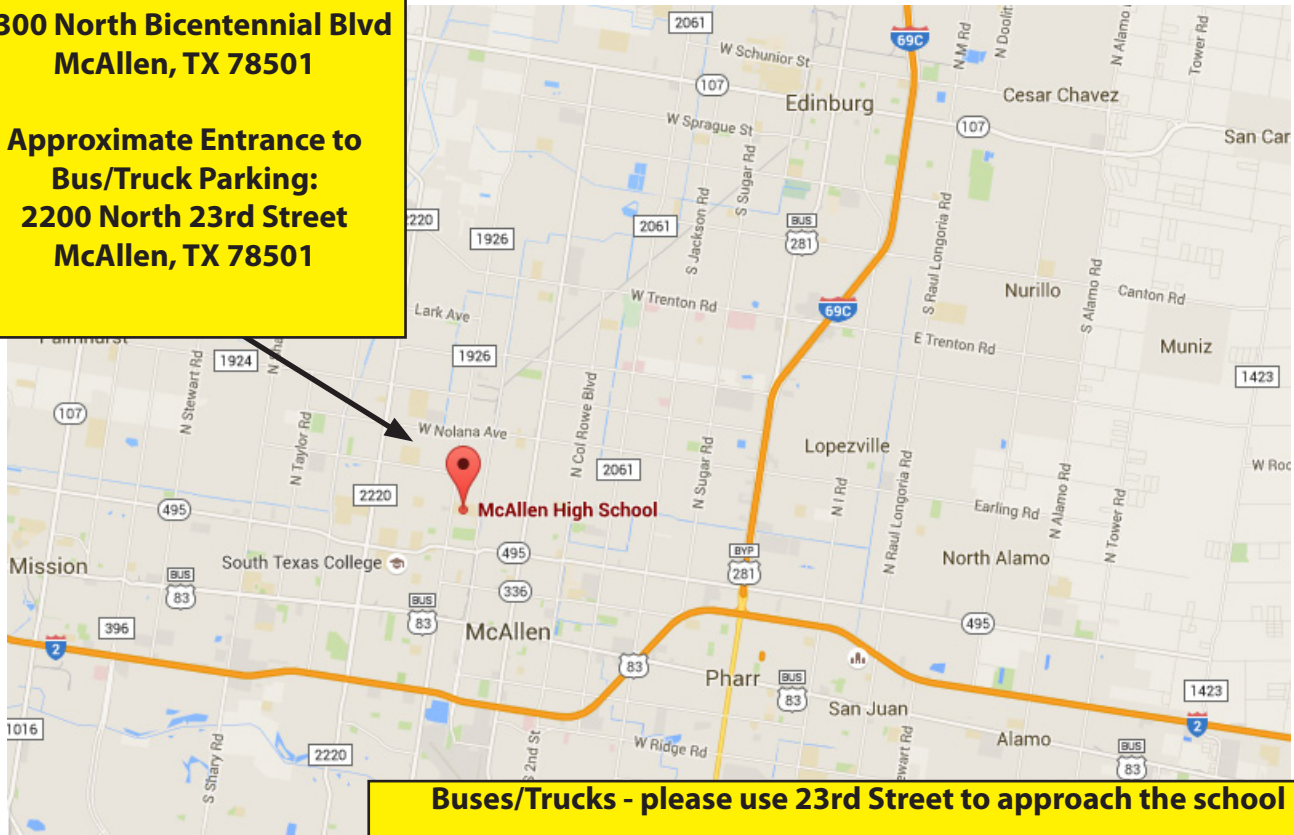

**Buses/Trucks - please use 23rd Street to approach the school**

**Spectators - please use Bicentennial Blvd to approach the school**

### To Spectator Parking:

From the North (I-69C) - follow I-69C/US-281 to Earling Road/West Nolana Loop. Turn RIGHT (west) onto West Nolana Loop. Follow to Bicentennial Blvd. Turn LEFT (south) and the Spectator Lot will be on the RIGHT.

From the East or West (I-2) - follow I-2/Expressway 83 to McAllen. Take the exit toward TX-336/Main Street/10th Street. Turn NORTH onto TX-336/10th Street. Follow to Pecan Blvd/TX-495. Turn LEFT (west) onto Pecan Blvd, and follow to Bicentennial Blvd. Turn RIGHT (north) on Bicentennial Blvd, and the school will be on your left.

From the East or West (I-2) - follow I-2/Expressway 83 to McAllen. Take the exit toward TX-336/Main Street/10th Street. Turn NORTH onto TX-336/10th Street. Follow to Pecan Blvd/TX-495. Turn LEFT (west) onto Pecan Blvd, and follow to 23rd Street. Turn RIGHT (north) on 23rd Street, and the school will be on your left. Turn LEFT onto LaVista Ave for the Optional Bus Unload OR turn LEFT onto Tarmac for the Bus/Truck Parking Lots.