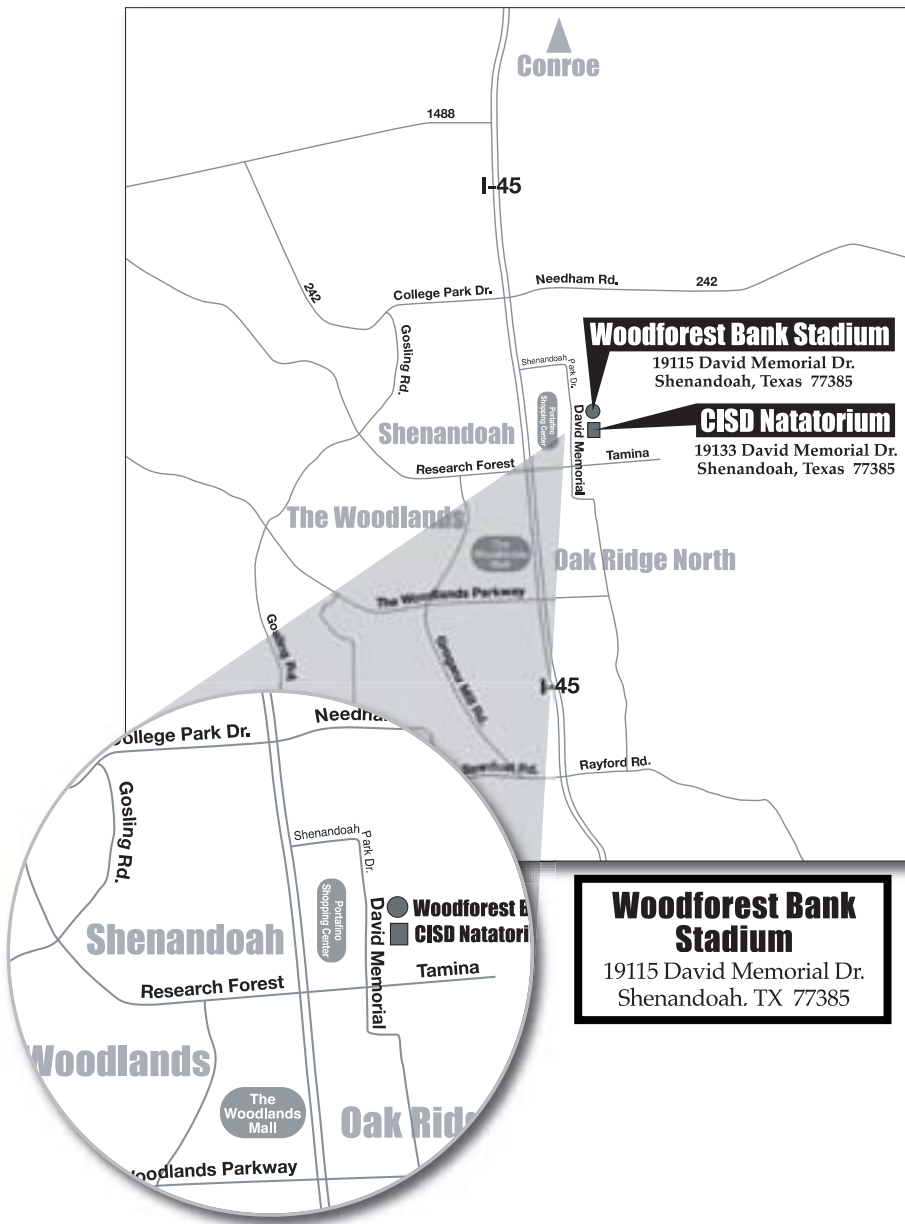

AREA MAP

Band Directions:

From the North:

From I-45S exit at Tamina Road and turn left (east) on to Tamina Road. Turn left (north) on to David Memorial Drive. Take the first entrance to the stadium parking lot and follow the parking guides.

From the South:

From I-45N exit at Tamina Road and turn right (east) on to Tamina Road. Turn left (north) on to David Memorial Drive. Take the first entrance to the stadium parking lot and follow the parking guides.

Woodforest Bank Stadium
19115 David Memorial Dr.
Shenandoah, TX 77385

Spectator Directions:

From the North:

From I-45S exit at Tamina Road and turn left (east) on to Tamina Road. Turn left (north) on to the I-45 Access Road and continue north to Shenandoah Park Drive. Turn Right (east) on to Shenandoah Park Drive. Follow this around and the stadium will be on your left. Enter at the first entrance to the stadium parking lot and follow the parking guides.

From the South:

From I-45N exit at Tamina Road and continue north on the I-45 Access Road to Shenandoah Park Drive. Turn Right (east) on to Shenandoah Park Drive. Follow this around and the stadium will be on your left. Enter at the first entrance to the stadium parking lot and follow the parking guides.