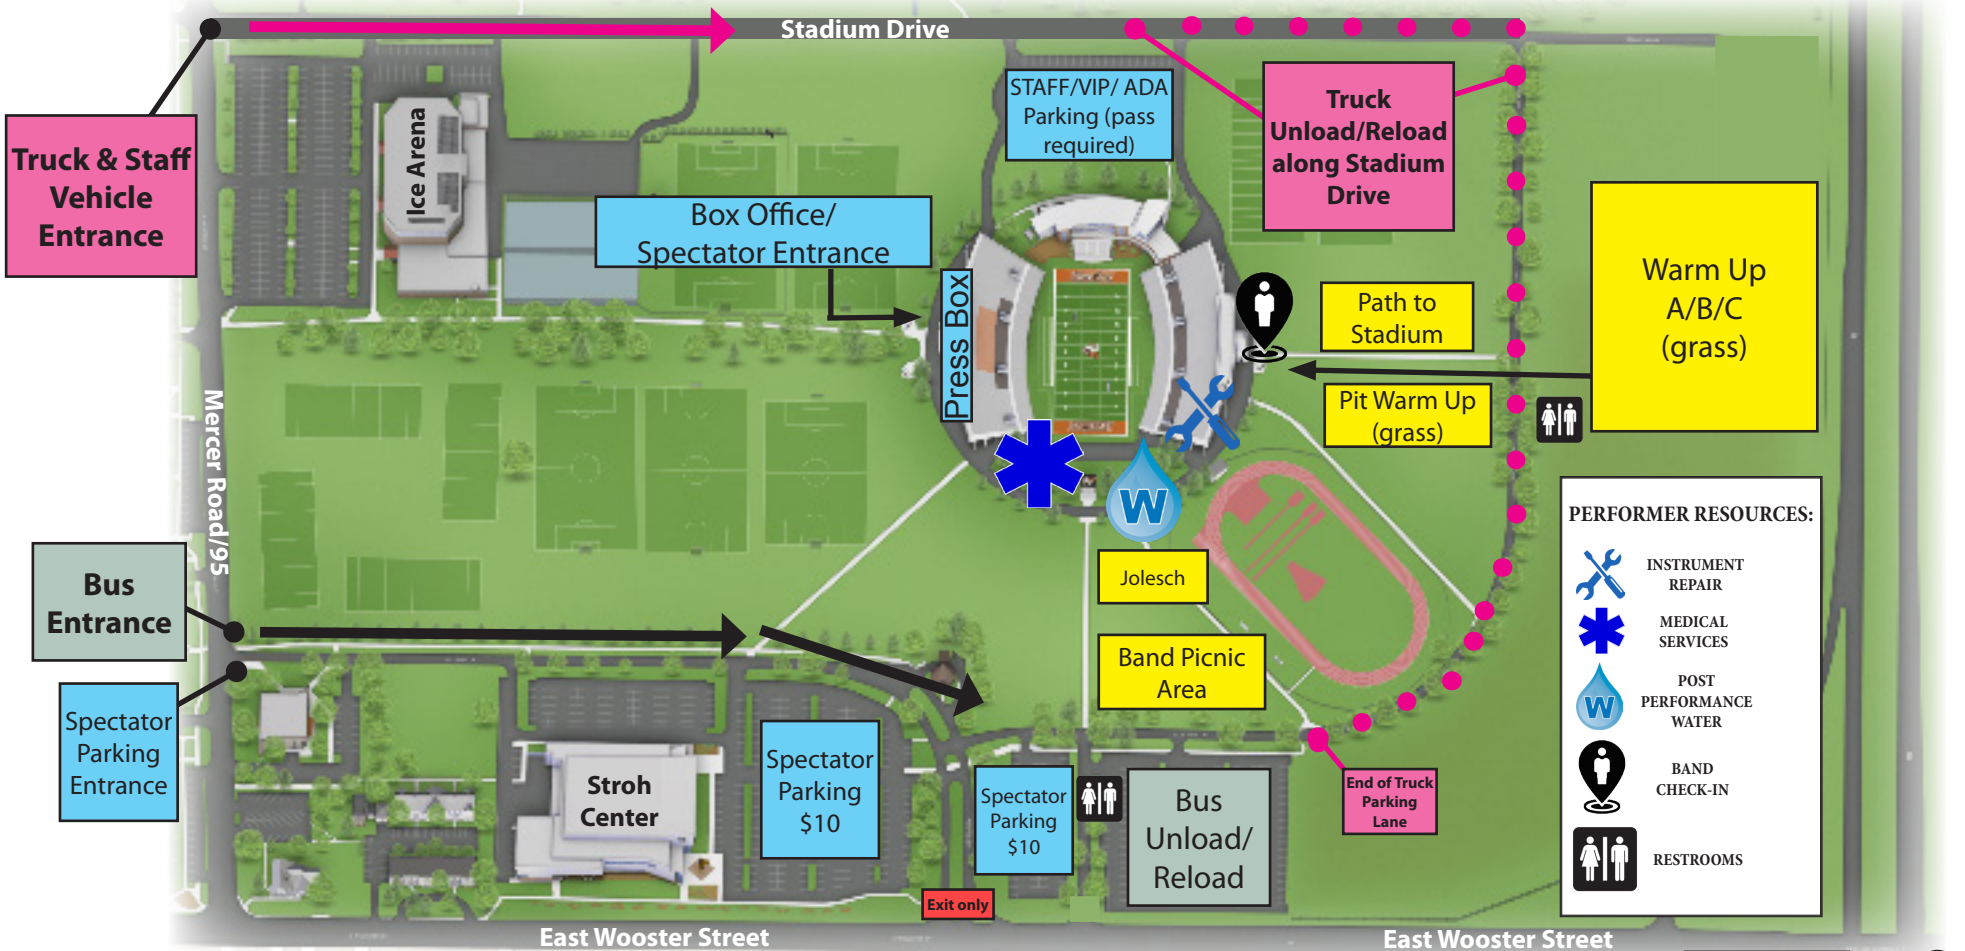

Northwest Ohio Regional Championship, presented by Yamaha

SITE OVERVIEW MAP

September 29, 2018 • Bowling Green State University • Bowling Green, OH

Due to limited parking near the stadium, please be prepared to move buses & trucks to Lot 5 (approximately 0.8 miles NW of the stadium) after your performance. See BGSU Parking Map for directions and the Prelims Schedule for more details.

I-75
exit 181