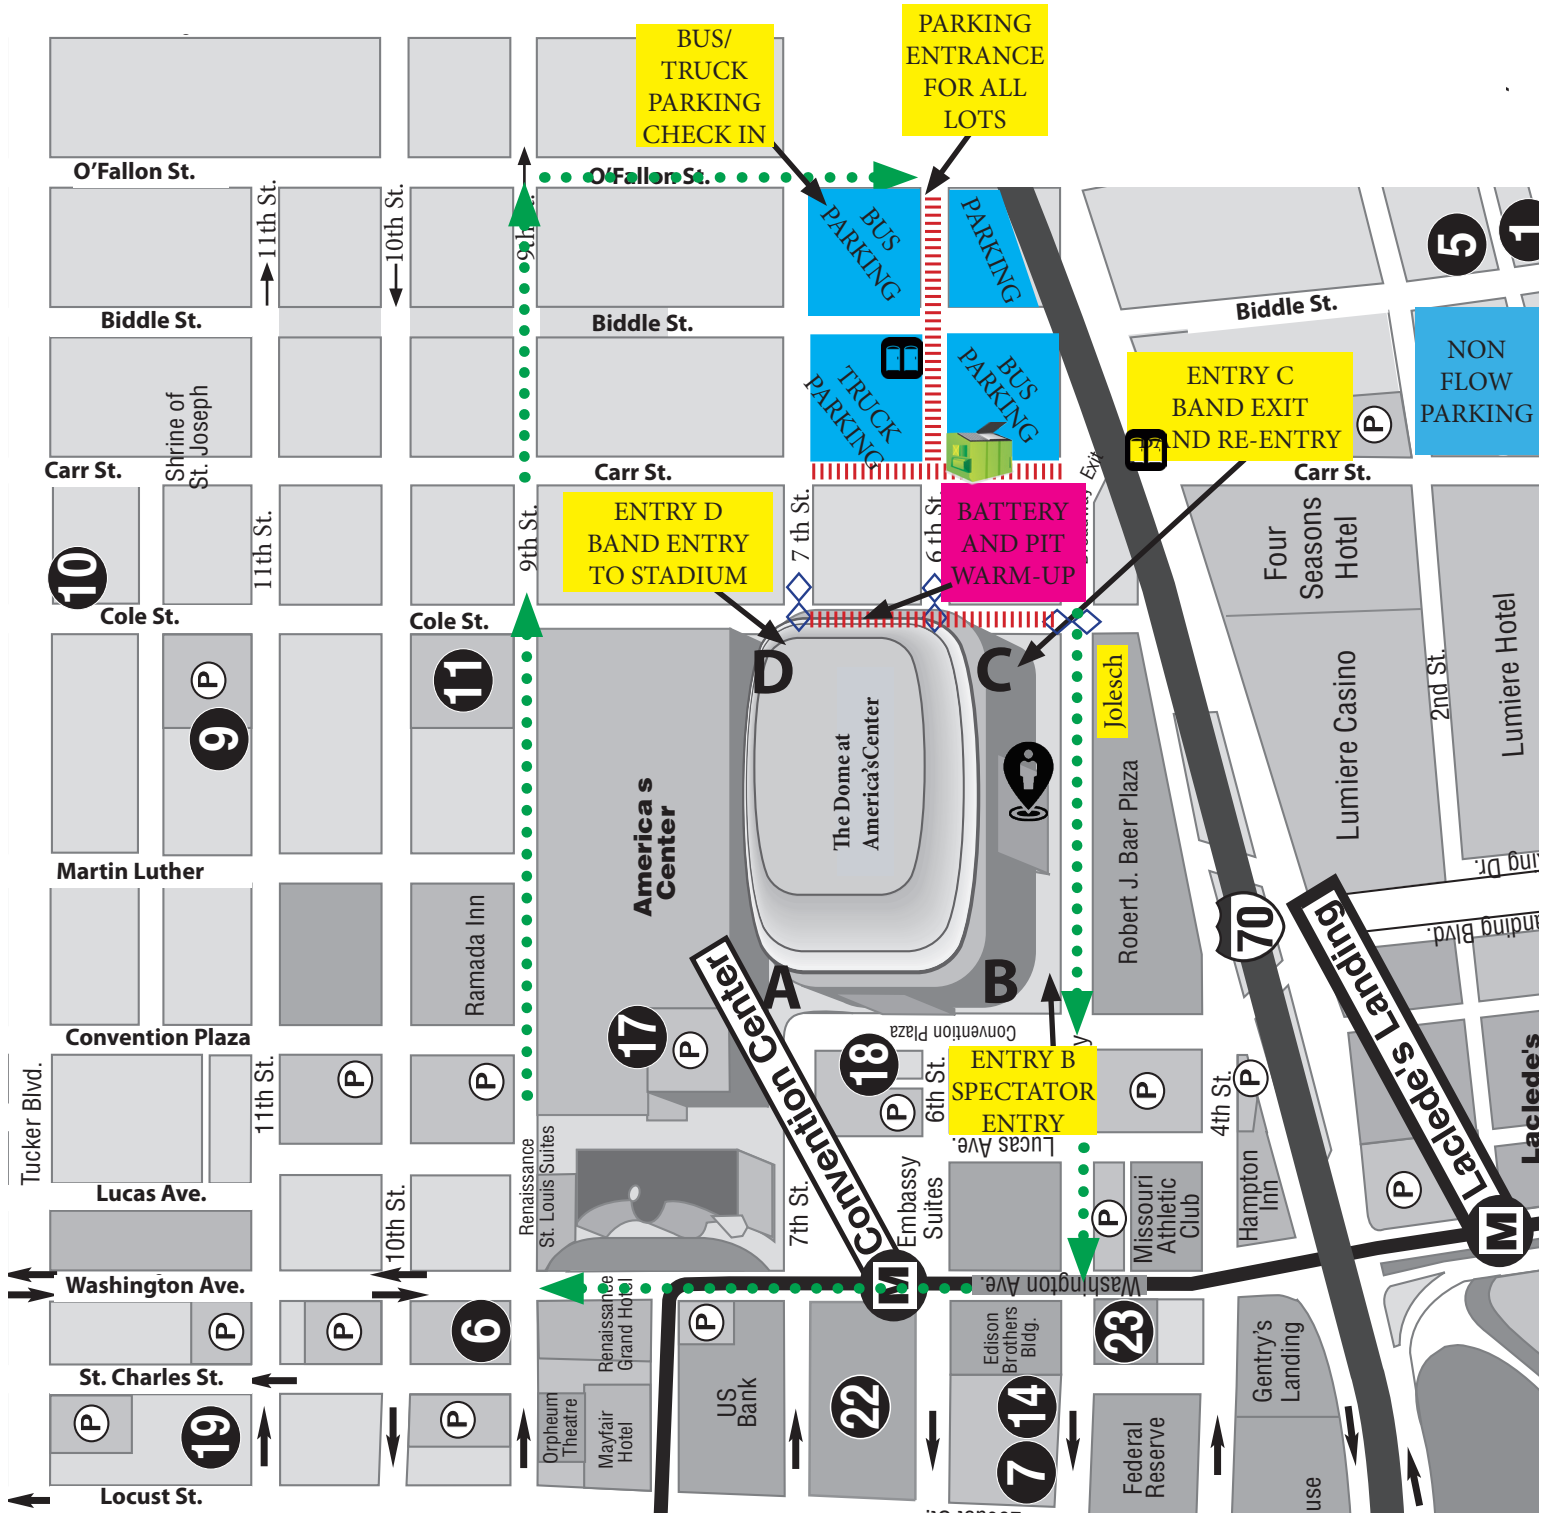

### From I-70 East Bound

Take Exit 249C to merge onto N. Broadway toward Convention Center/Busch Stadium. Continue onto N. Broadway Ave. Turn right onto Locust St. Take the 3rd right onto N. 9th St. Take the 4th right onto O'fallon St. The parking lot will be on your right.

### From I-64 E

Take exit 39A for 14th St. Turn left onto S. 14th St. Turn right onto Washington Ave. Turn left onto N. 9th St. Take the 1st right onto Cole St. Take the 1st left onto N. 7th St. Turn right onto O'fallon St. The parking lot will be on your right.

# SITE OVERVIEW MAP

October 26-27, 2018 - The Dome at America's Center - St. Louis, MO

- BAND CHECK-IN
- RESTROOMS

- Follow to Parking at all times
- Street Closed to vehicles for band flow
-

St. Louis Super Regional Championship, Presented by Yamaha

# STADIUM MAP

October 26-27, 2018 - The Dome at America's Center - St. Louis, MO