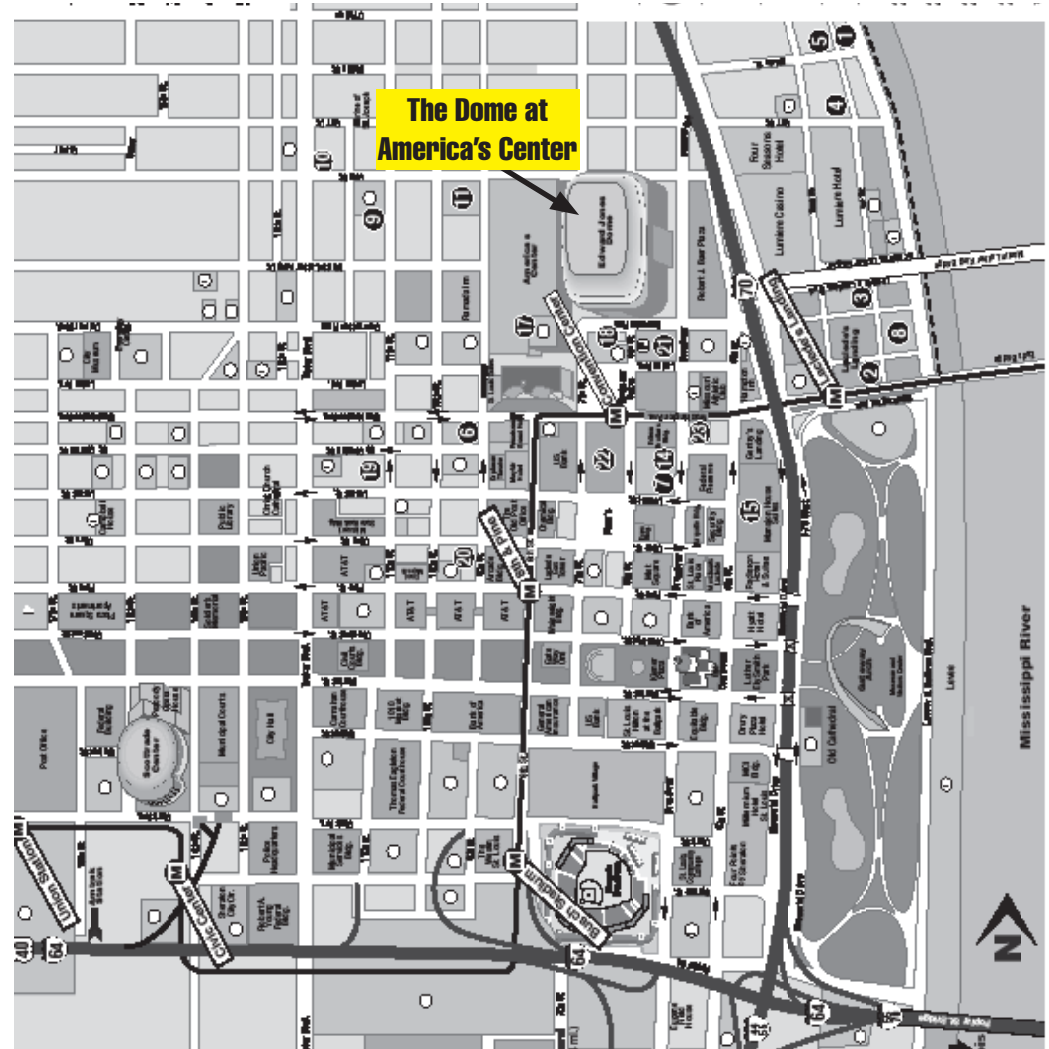

# AREA MAP AND DIRECTIONS

October 26-27, 2018 • The Dome at America's Center • St. Louis, MO

### From I-70 West Bound

Take Exit 2C Martin Luther King Bridge toward Downtown St. Louis. Merge onto MLK Bridge. Continue onto 3rd St. Turn Left onto Carr St. Take a slight left onto N. Broadway Ave. Turn right onto Locust St. Take the 3rd right onto N. 9th St. Take the 4th right onto O'fallon St. The parking lot will be on your right.

### From I-64 E

Take exit 39A for 14th St. Turn left onto S. 14th St. Turn right onto Washington Ave. Turn left onto N. 9th St. Take the 1st right onto Cole St. Take the 1st left onto N. 7th St. Turn right onto O'fallon St. The parking lot will be on your right.

# STADIUM MAP

October 26-27, 2018 - The Dome at America's Center - St. Louis, MO