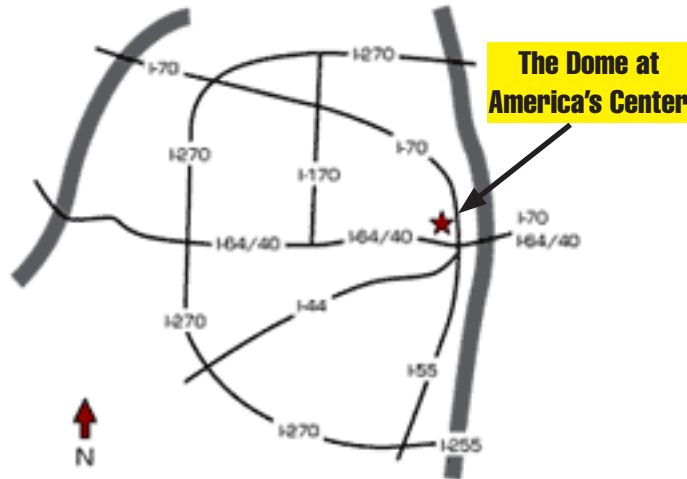

# AREA MAP AND DIRECTIONS

October 26-27, 2018 • The Dome at America's Center • St. Louis, MO

### From I-70 East Bound

Take Exit 249C to merge onto N. Broadway toward Convention Center/Busch Stadium. Continue onto N. Broadway Ave. Turn right onto Locust St. Take the 3rd right onto N. 9th St. Take the 4th right onto O'fallon St. The parking lot will be on your right.

# SITE OVERVIEW MAP

October 26-27, 2018 - The Dome at America's Center - St. Louis, MO

- BAND CHECK-IN
- RESTROOMS

- Follow to Parking at all times
- Street Closed to vehicles for band flow
-

St. Louis Super Regional Championship, Presented by Yamaha

# STADIUM MAP

October 26-27, 2018 - The Dome at America's Center - St. Louis, MO