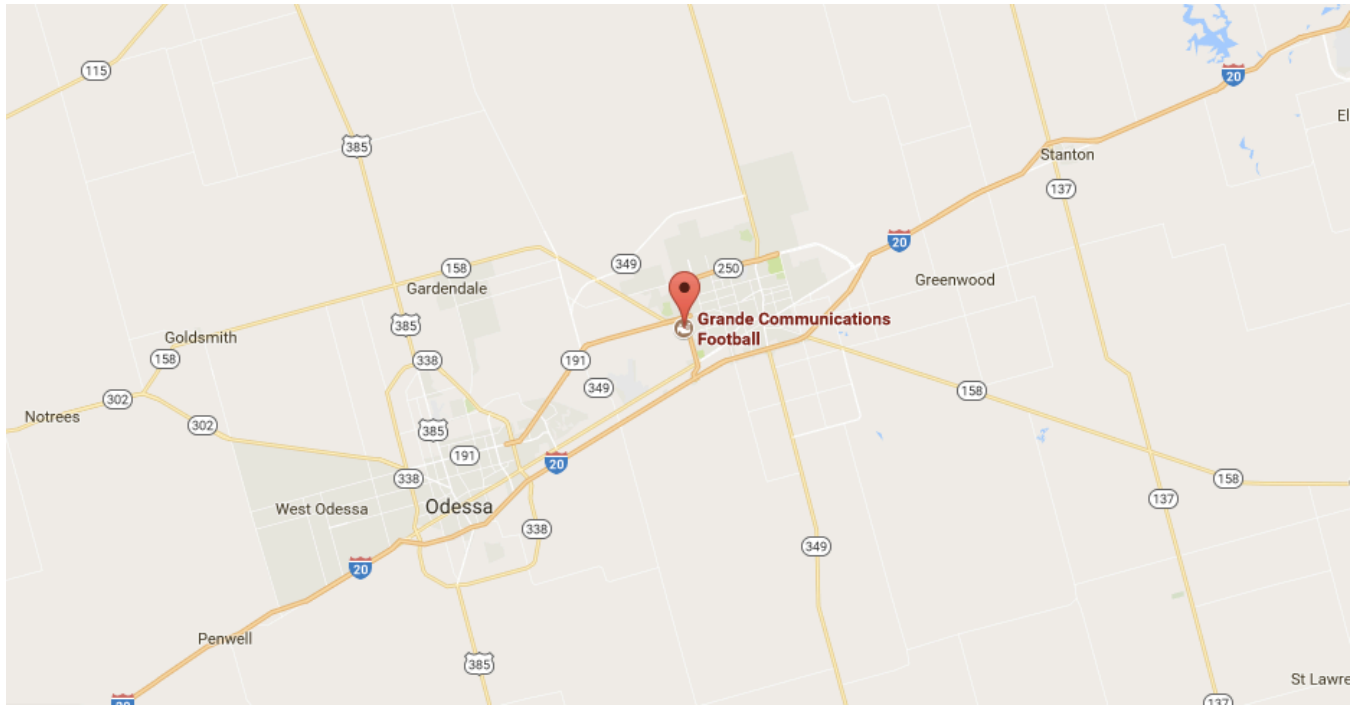

West Texas Regional Championship, presented by Yamaha

AREA MAP

September 22, 2018 - Grande Communications Stadium - Midland, TX

Grande Communications Stadium

801 N Loop 250 W

Midland, TX 79703

FROM THE NORTH and EAST:

Take I-20 West to exit 131 TX-158 toward TX-250 Loop. Turn right onto TX-158 W/TX-250 Loop N (signs for Texas 250 Loop N). Take the exit toward Thomason Dr. and Turn Left onto Thomason Dr. Thomason Dr. turns right and becomes Tradewinds Blvd. Continue on Tradewinds Blvd. After crossing Champions Dr, the first entrance on the right will be SPECTATOR ENTRY, and the second entrance will be for Busses and Trucks.

FROM THE SOUTH and WEST:

Take I-20 East to exit 131. Take exit 131 toward TX-158 W/TX-250 Loop/Midland. Keep left and merge onto I-20 Frontage E. Turn left at the 2nd cross street onto TX-158 W/TX-250 Loop N/Holiday Hill Rd. Take the exit toward Thomason Dr. and Turn Left onto Thomason Dr. Thomason Dr. turns right and becomes Tradewinds Blvd. Continue on Tradewinds Blvd. After crossing Champions Dr, the first entrance on the right will be SPECTATOR ENTRY, and the second entrance will be for Busses and Trucks.