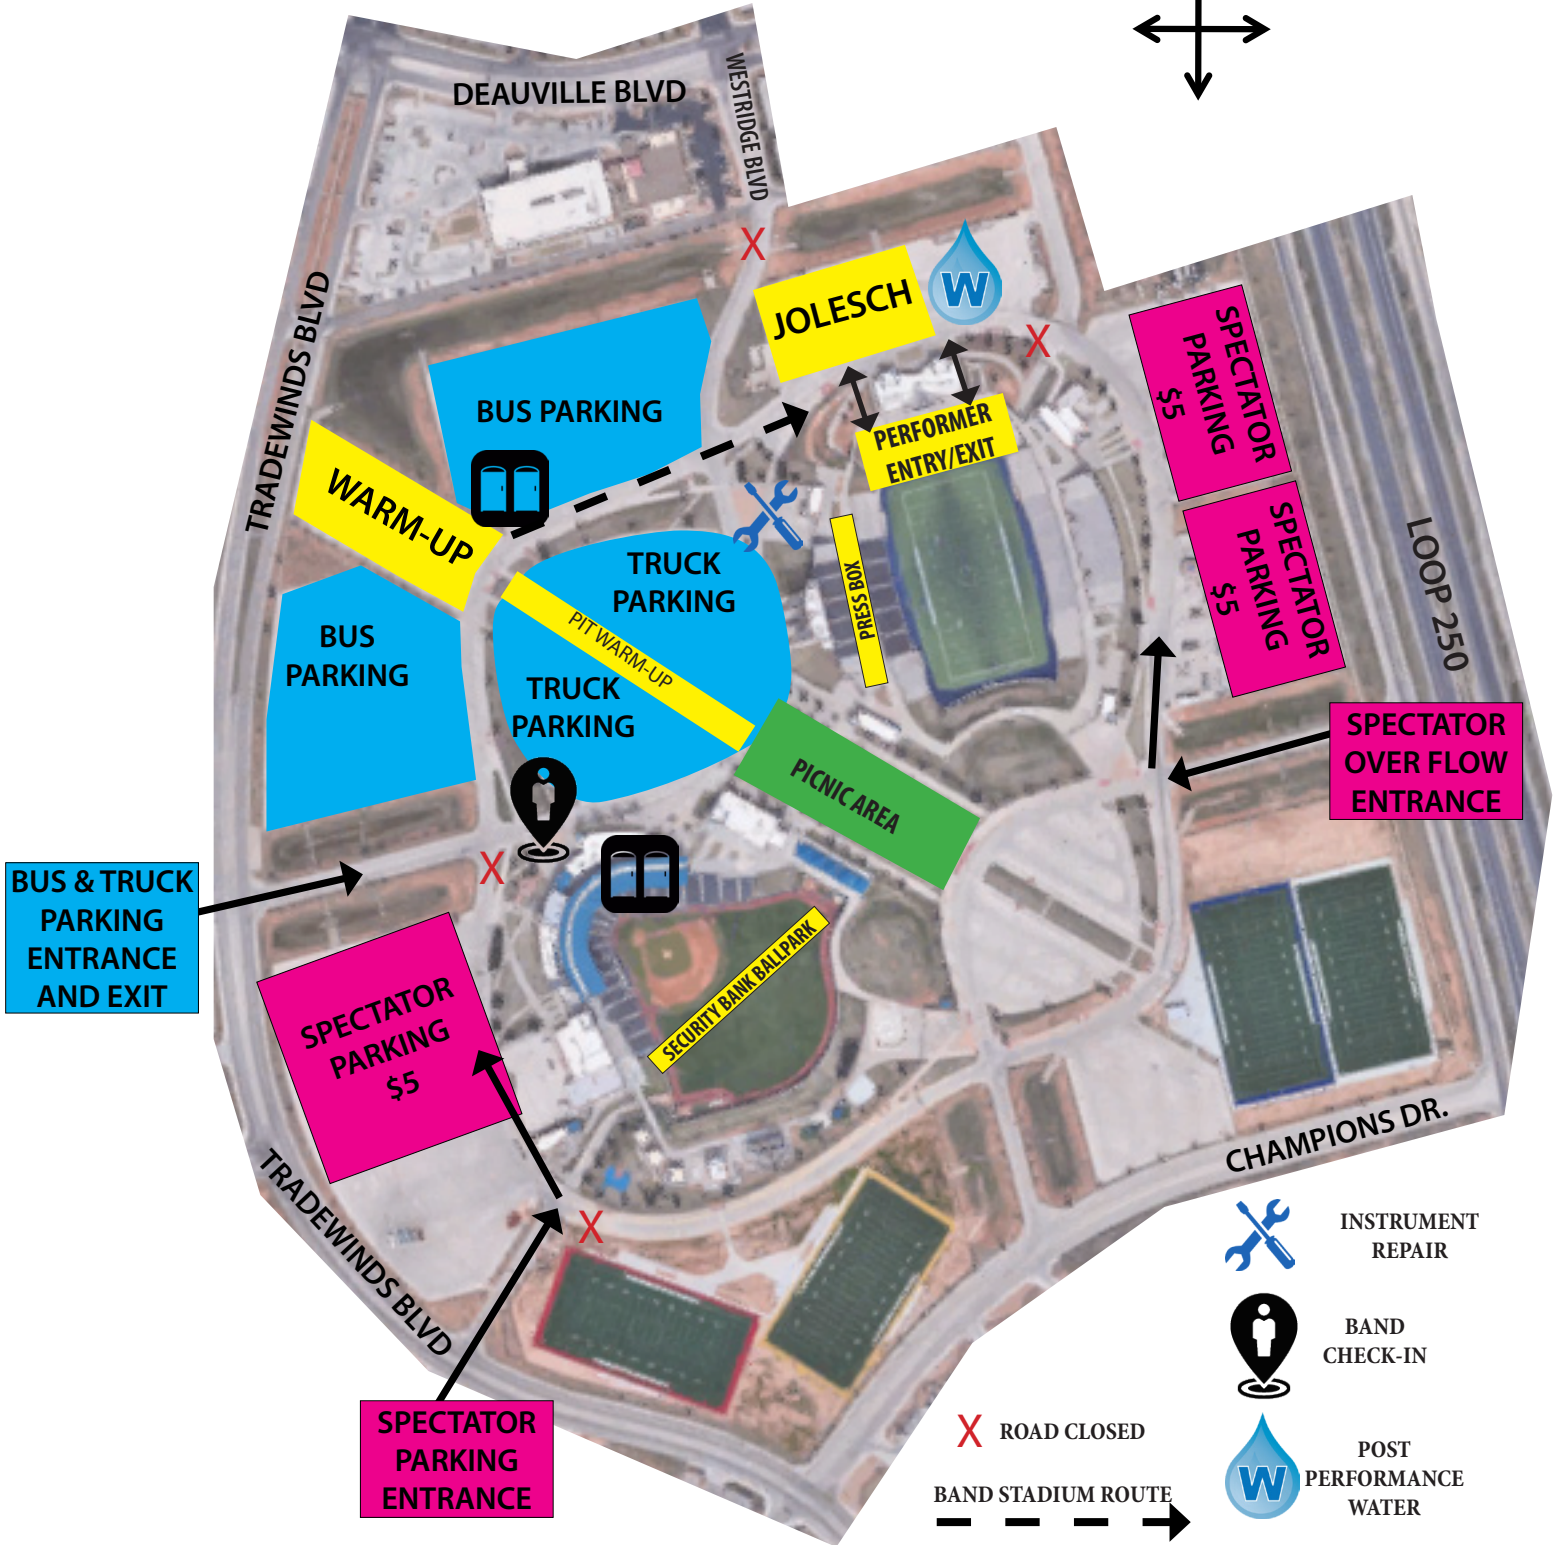

West Texas Regional Championship, presented by Yamaha

SITE OVERVIEW MAP

September 22, 2018 - Grande Communications Stadium - Midland, TX