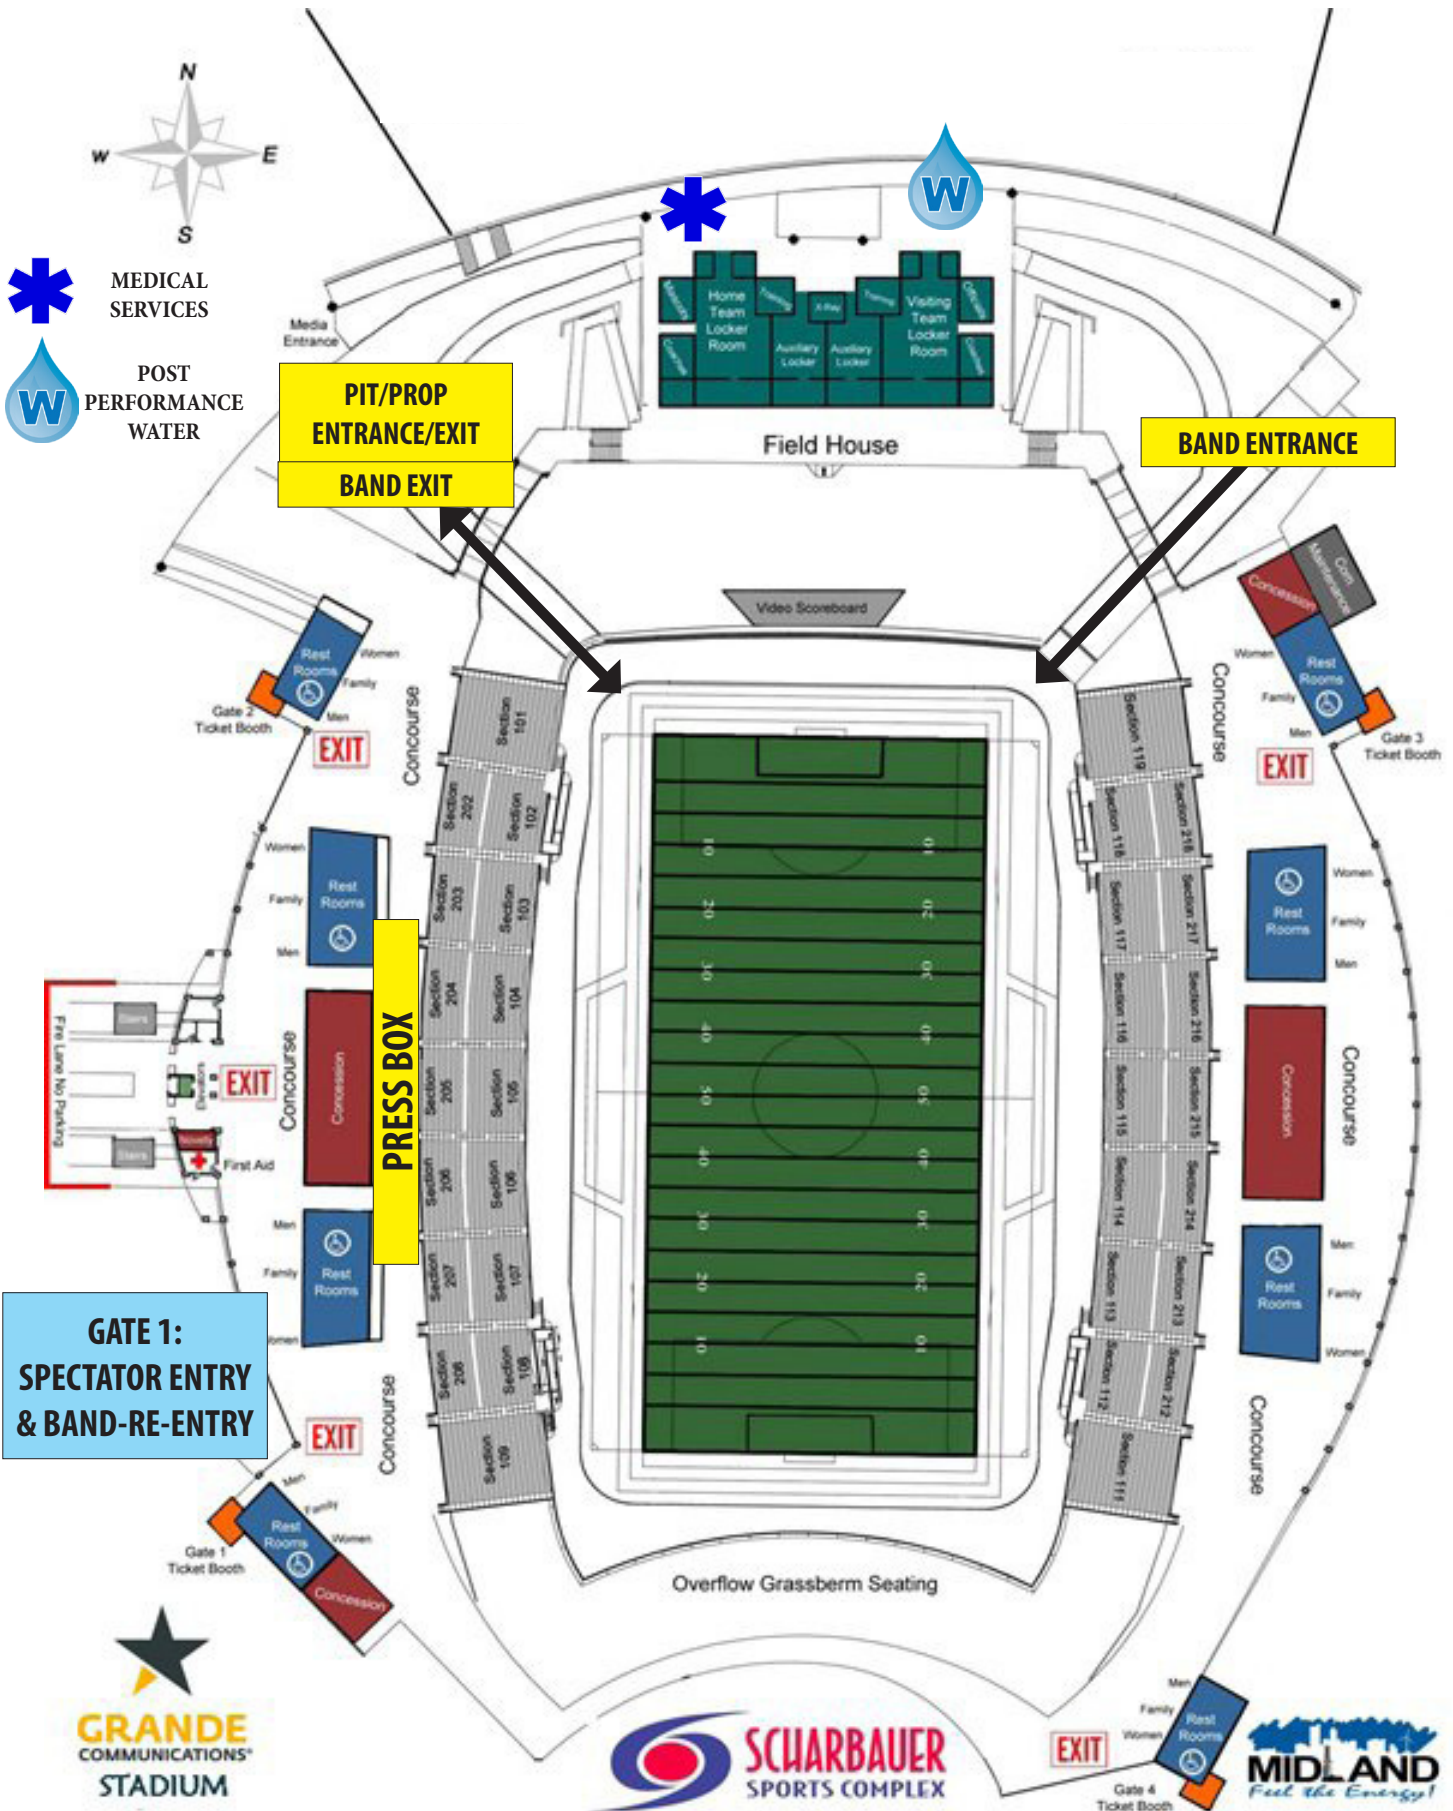

West Texas Regional Championship, presented by Yamaha

STADIUM MAP

September 22, 2018 - Grande Communications Stadium - Midland, TX

MEDICAL SERVICES

POST PERFORMANCE WATER

PIT/PROP ENTRANCE/EXIT
BAND EXIT

BAND ENTRANCE

GATE 1: SPECTATOR ENTRY & BAND-RE-ENTRY

PRESS BOX

GRANDE COMMUNICATIONS STADIUM

SCHARBAUER SPORTS COMPLEX

MIDLAND
Feel the Energy!