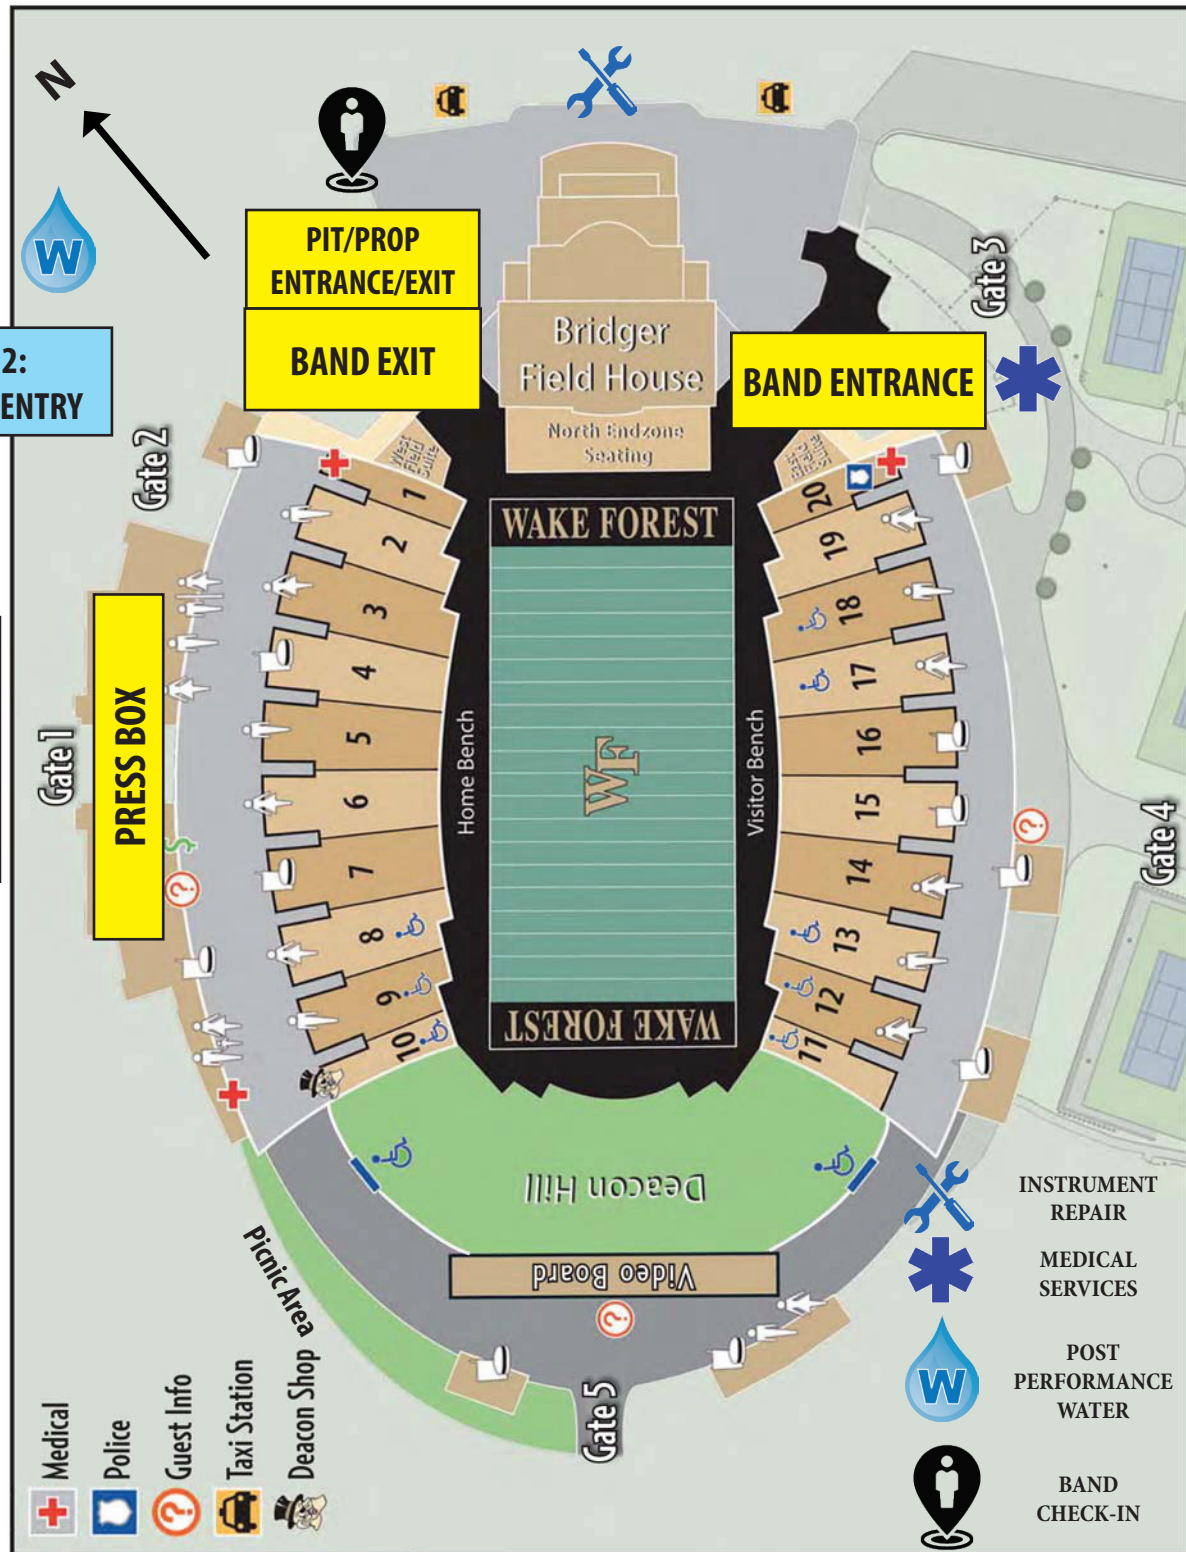

North Carolina Regional Championship

STADIUM MAP

October 14, 2017 - Wake Forest University - Winston-Salem, NC

**GATE 2:
BAND RE-ENTRY**

**GATE 1:
SPECTATOR ENTRY**

Gate 1

PRESS BOX

Gate 2

**PIT/PROP
ENTRANCE/EXIT**
BAND EXIT

Bridger
Field House
North Endzone
Seating

BAND ENTRANCE

Gate 3

WAKE FOREST

Home Bench

Visitor Bench

WAKE FOREST

Gate 4

Deacon Hill

Gate 5

Video Board

- INSTRUMENT REPAIR
- MEDICAL SERVICES
- POST PERFORMANCE WATER
- BAND CHECK-IN

- Medical
- Police
- Guest Info
- Taxi Station
- Deacon Shop
- Picnic Area