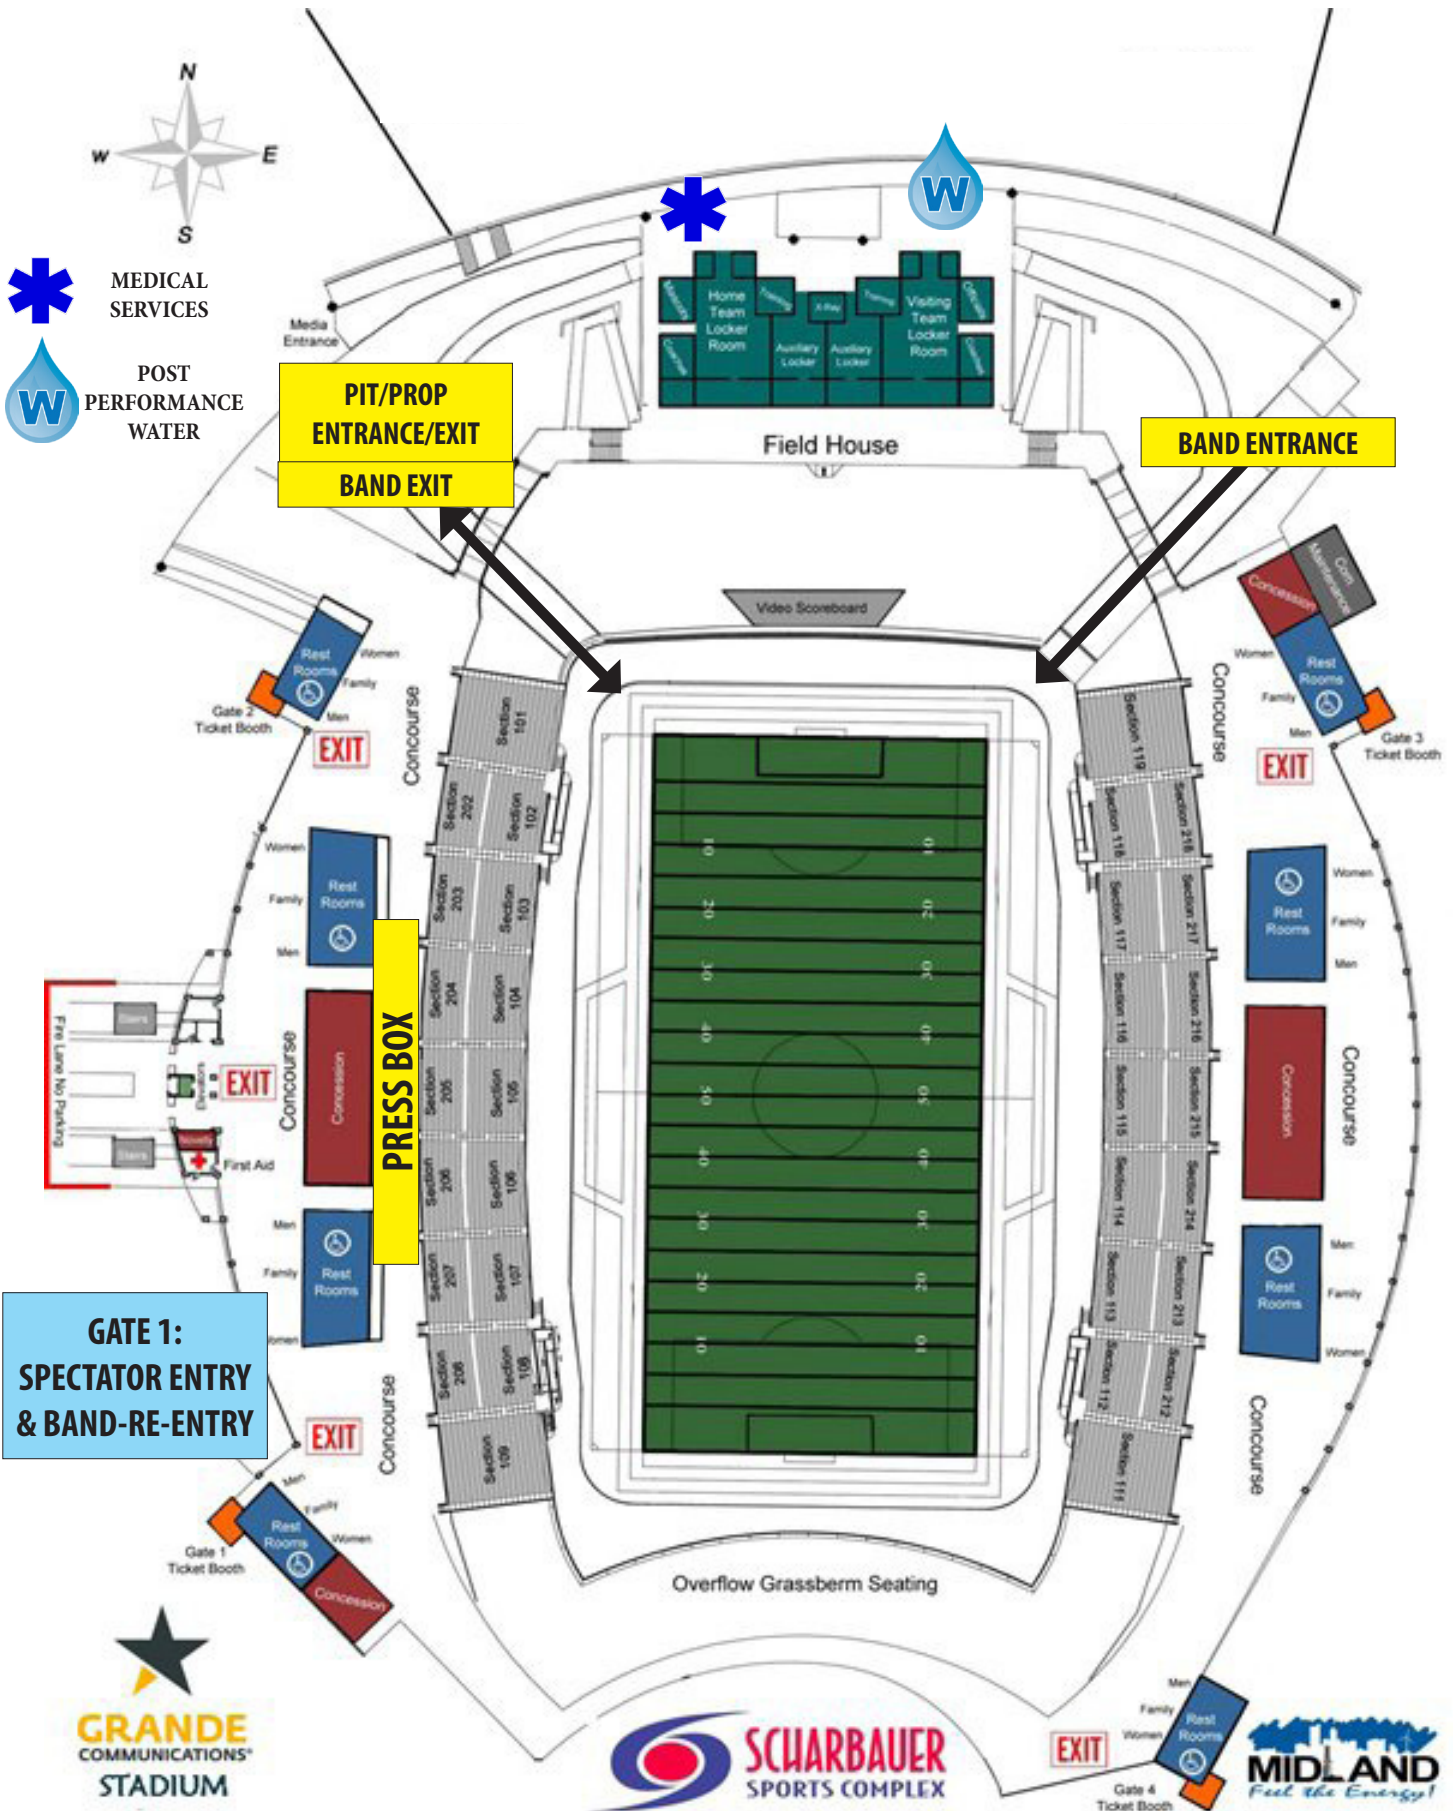

West Texas Regional Championship

STADIUM MAP

October 14, 2017 - Grande Communications Stadium - Midland, TX

**GATE 1:
SPECTATOR ENTRY
& BAND-RE-ENTRY**