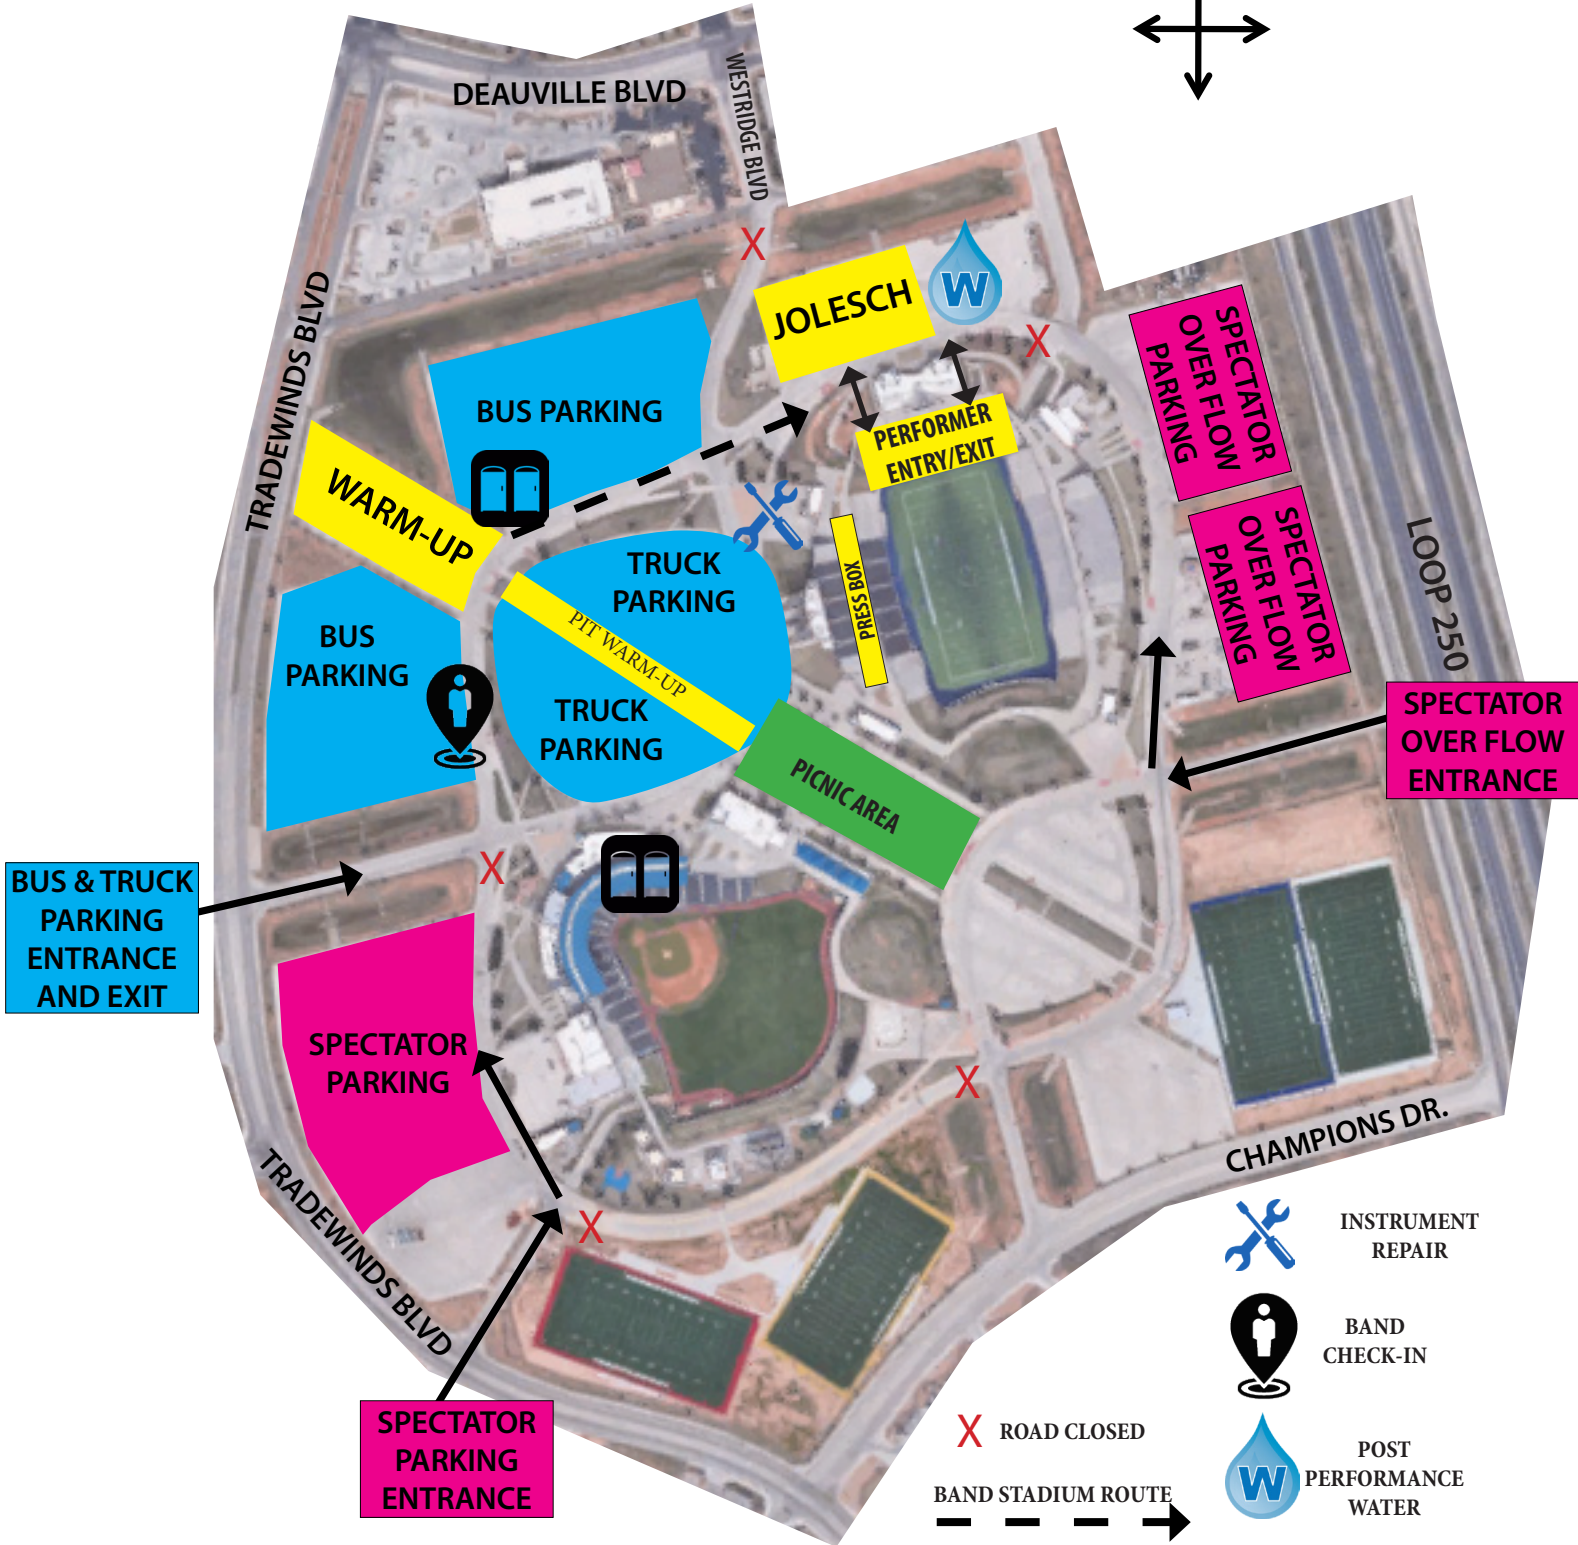

West Texas Regional Championship

SITE OVERVIEW MAP

October 14, 2017 - Grande Communications Stadium - Midland, TX

BUS & TRUCK PARKING ENTRANCE AND EXIT

SPECTATOR PARKING

SPECTATOR PARKING ENTRANCE

- INSTRUMENT REPAIR
- BAND CHECK-IN
- POST PERFORMANCE WATER
- ROAD CLOSED
- BAND STADIUM ROUTE