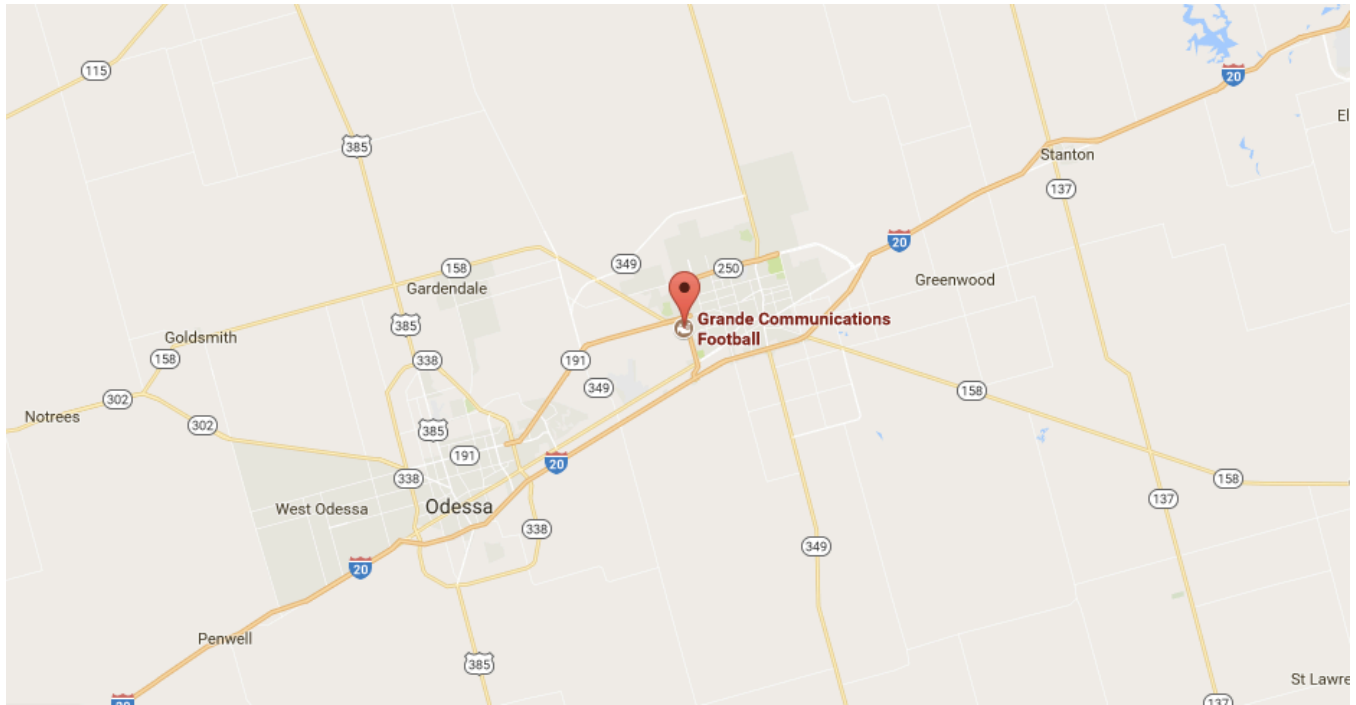

West Texas Regional Championship

AREA MAP

October 14, 2017 -- Grande Communications Stadium -- Midland, TX

FROM THE NORTH and EAST:

Take I-20 West to exit 131 TX-158 toward TX-250 Loop. Turn right onto TX-158 W/TX-250 Loop N (signs for Texas 250 Loop N). Take the exit toward Thomason Dr. and Turn Left onto Thomason Dr. Thomason Dr. turns right and becomes Tradewinds Blvd. Continue on Tradewinds Blvd. After crossing Champions Dr, the first entrance on the right will be SPECTATOR ENTRY, and the second entrance will be for Busses and Trucks.

FROM THE SOUTH and WEST:

Take I-20 East to exit 131. Take exit 131 toward TX-158 W/TX-250 Loop/Midland. Keep left and merge onto I-20 Frontage E. Turn left at the 2nd cross street onto TX-158 W/TX-250 Loop N/Holiday Hill Rd. Take the exit toward Thomason Dr. and Turn Left onto Thomason Dr. Thomason Dr. turns right and becomes Tradewinds Blvd. Continue on Tradewinds Blvd. After crossing Champions Dr, the first entrance on the right will be SPECTATOR ENTRY, and the second entrance will be for Busses and Trucks.